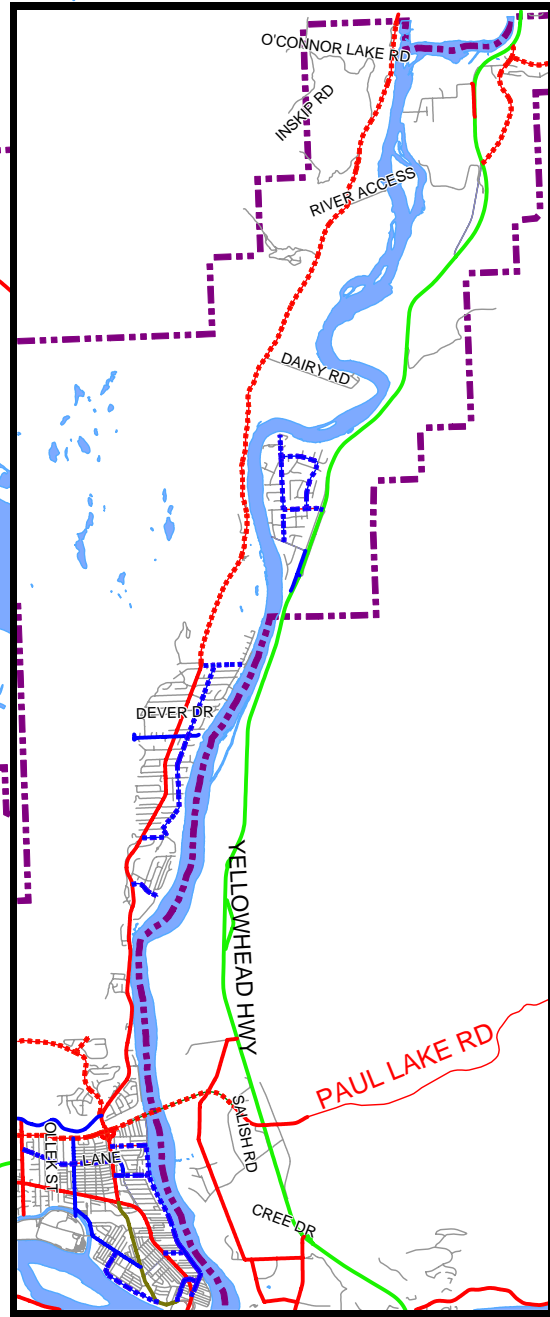

Westsyde area

Figure 7.1 City of Kamloops Recommended Classified Network

Legend	
	Boundaries
	Lakes
Network4	
	Local
	Freeway / Expressway
	Arterial (major)
	Arterial (minor)
	Arterial (downtown)
	Collector (primary)
	Collector (neighbourhood)
	Hillside

January 2004

Valleyview/Barnhartvale area