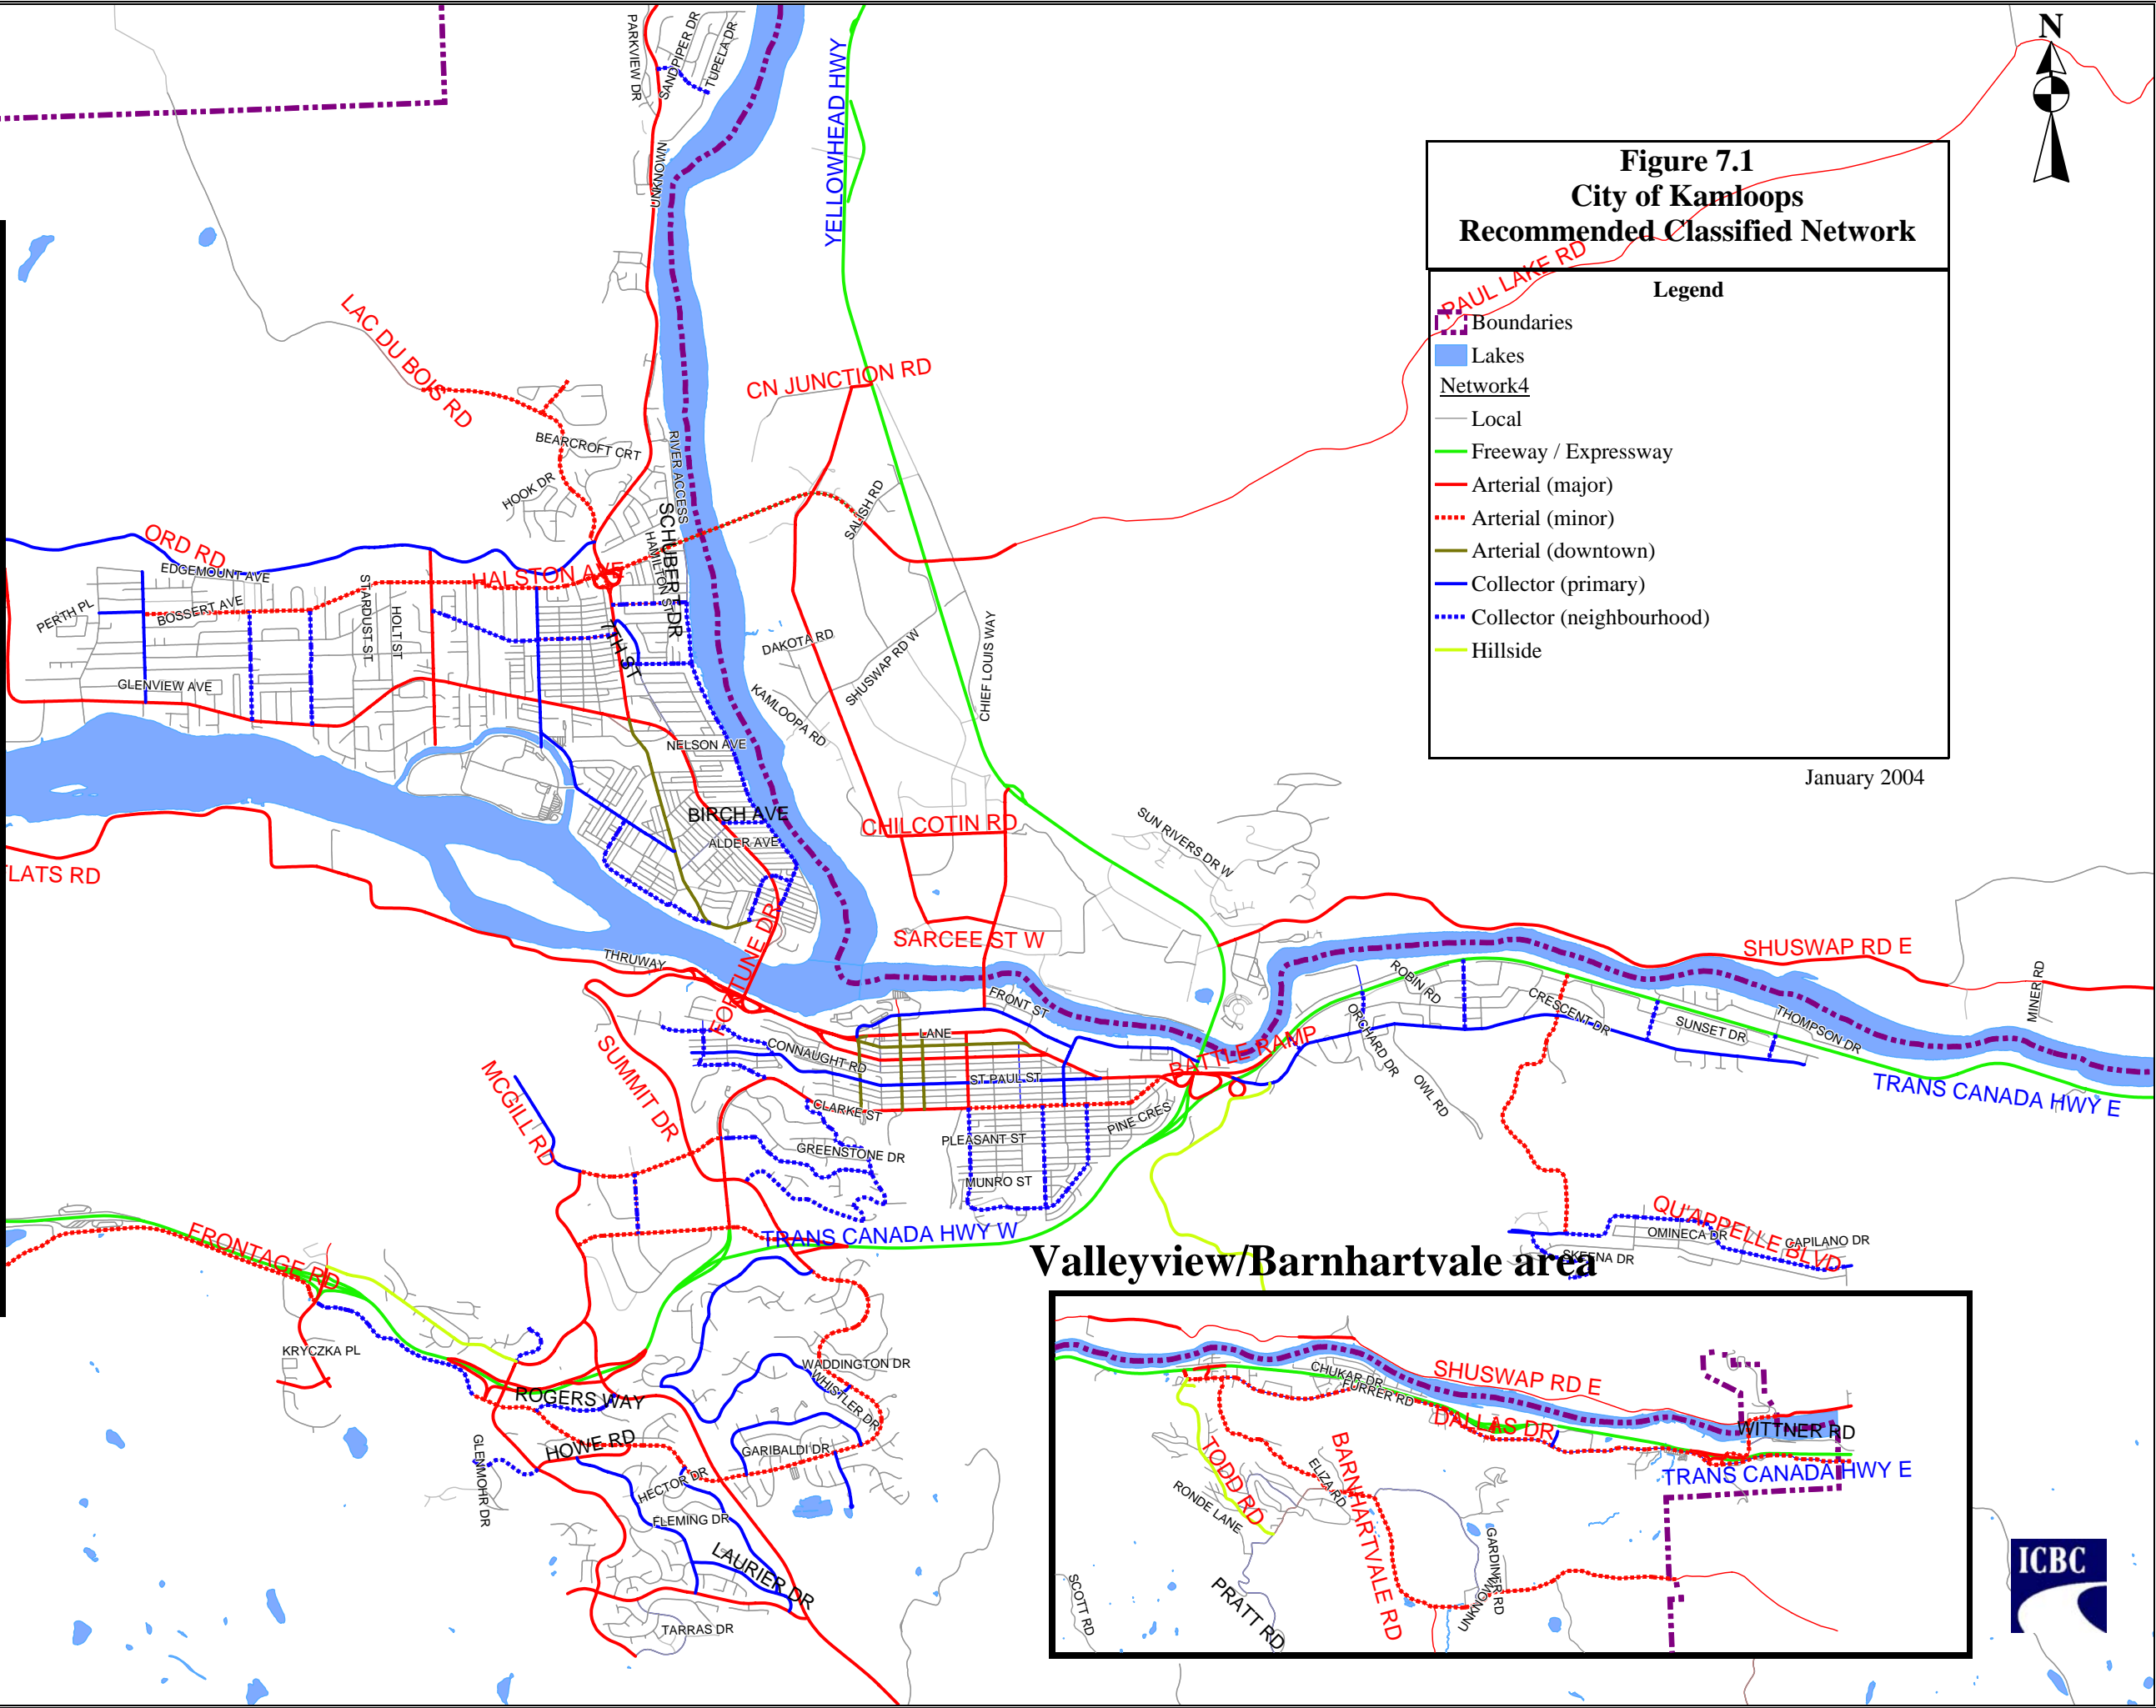

Westsyde area

Figure 7.1 City of Kamloops Recommended Classified Network

Legend	
	Boundaries
	Lakes
Network4	
	Local
	Freeway / Expressway
	Arterial (major)
	Arterial (minor)
	Arterial (downtown)
	Collector (primary)
	Collector (neighbourhood)
	Hillside

January 2004

Valleyview/Barnhartvale area